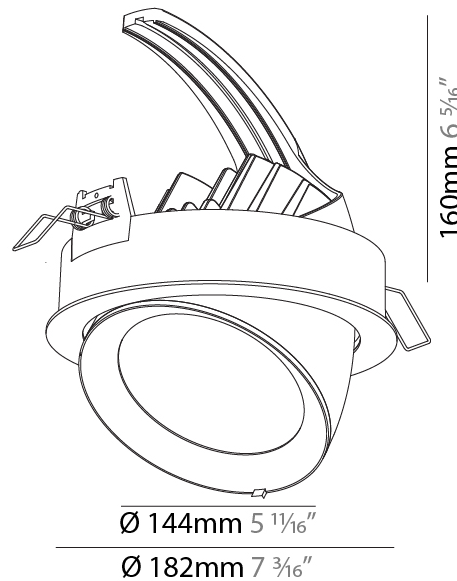

GENERAL

Series: Mechaniq Round Efficiency
Brand: Prolicht
Division: Architectural
Mounting Type: Recessed
Mounting Location: Ceiling
Subcategory: Downlight

PHYSICAL

Shape: Round
Diameter (mm): 182
Diameter (in): 7 3/16
Height (mm): 160
Height (in): 6 3/16
Min. Recessing Depth (mm): 180
Min. Recessing Depth (in): 7 1/16
Light Distribution: Adjustable / Downlight
Weight (kg): 1.198
Weight (lbs): 2.64
Fixture Finish: SSR / BKV / CWI / CRY / HAB / UFT / ITA / RUA / FTG / MYG / LOD / PUS / FRO / FUP / KIA / POP / BLS / SPG / MEY / GOH / GUM / CHC / COM / ABZ / JAG / OBR / MOS / ROR
Fixture Material: Aluminum Die Cast
Cut-out Measurements: 177mm / 6 15/16"

ELECTRICAL

Lamp Type: LED (Zhaga Standard)
Total Output Wattage (W): 21
Dimming: Tri-Mode (Non-Dimming and Phase Dimming (120Vac only) and 0-10V Dimming)
Driver Included: No
Driver Location: Recessed Housing
Driver Type: Constant Current - Universal
Housing: See components
Input Voltage (V): 120 - 277
Constant Current (MA): 700

LED

Number of LEDs: 1
Color Temperature (°K): 2700 / 3000 / 3500 / 4000
Max. Delivered Lumen (lm): 1440 / 1490 / 1568 / 1600
CRI: >90 CRI
Lamp Life (hrs): 50000

OPTICAL

Reflector°: 8
Adjustability: Rotational 355°; Tilt 45°

RATINGS AND CERTIFICATIONS

Certified By: Certified for North American Standards
IP rating: IP20

PROJECT
TYPE
SPECIFIER
QUANTITY
DATE

177mm 6 15/16"   180mm 7 1/16"   10 | 15mm 3/8" 9/16"   45°   355°

A